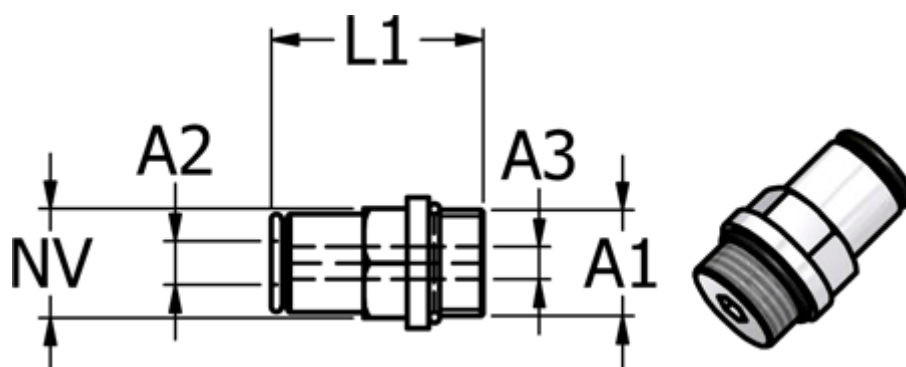

Data Sheet

Article number: 58674501213

Description: Metal fitting 745.012-13, Ø13 - G 1/2"
Push-in lige union

Measures

Ext. hose diameter A1	= 12
Hexagon A3	= 10
L1	= 29.3
NV	= 19
Thread A2	= G 1/2"